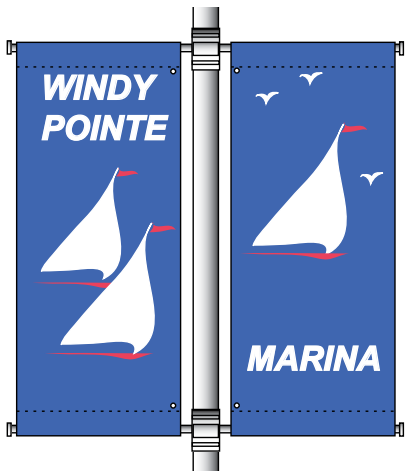

Pole Sleeve Sewn on 60" Top

42" x 72" HORIZONTAL BANNERS

COLORS	12-24	25-49	50-99	100-199	200+	SCREENS
1	\$64.30	\$49.60	\$49.30	\$43.70	\$42.10	\$220.00
2	73.90	56.50	54.70	47.00	44.20	350.00
3	83.70	63.40	61.10	54.20	52.20	480.00
4	93.40	70.40	65.00	59.70	58.30	610.00
5	103.40	77.30	73.60	65.00	63.00	740.00
6	113.70	84.60	80.30	70.40	67.70	870.00
7	132.40	100.20	86.00	73.60	70.40	1,000.00
8	151.20	115.70	91.70	76.80	73.10	1,130.00
9	169.90	131.30	97.40	80.00	75.70	1,260.00
10	189.20	146.80	103.10	83.20	78.40	1,390.00
11	207.40	162.30	108.80	86.40	81.10	1,520.00
12	226.10	177.90	114.50	89.60	83.80	1,650.00

Pole Sleeve Sewn on 72" Top

54" x 96" HORIZONTAL BANNERS

COLORS	6-11	12-24	25-49	50-99	100-199	200+	SCREENS
1	\$149.50	\$94.40	\$81.80	\$75.70	\$66.40	\$64.40	\$290.00
2	168.20	105.40	90.00	83.20	72.80	70.20	430.00
3	185.70	116.90	98.00	90.40	78.90	76.00	570.00
4	205.50	127.90	105.90	97.90	85.30	81.80	710.00
5	222.10	139.00	113.80	105.20	91.60	87.60	850.00
6	242.70	150.10	121.90	112.80	98.00	93.40	990.00
7	294.80	177.50	157.10	125.80	105.00	100.50	1,130.00
8	346.90	204.90	164.20	138.80	112.10	108.50	1,270.00
9	398.90	232.30	185.40	151.80	119.10	114.60	1,410.00
10	451.00	259.70	206.60	164.80	126.20	121.70	1,550.00
11	503.10	287.10	227.80	177.90	133.30	128.70	1,690.00
12	555.20	314.40	248.90	190.90	140.30	135.80	1,830.00

Pricing shown above (including screens) is list and subject to your standard discount.

SUNBRELLA AVENUE BANNERS

Double-Sided Print with Top & Bottom Pole Hems

Sunbrella fabric is a woven acrylic material which is ideally suited for outdoor use. This solution dyed fabric resists fading and the harshest weather conditions. The pricing on this page is for single ply banners printed on both sides. Bleed imprints are not available. Some fabric and ink color combinations may require double ply banners with an opaque liner; please contact us for a prompt quotation.